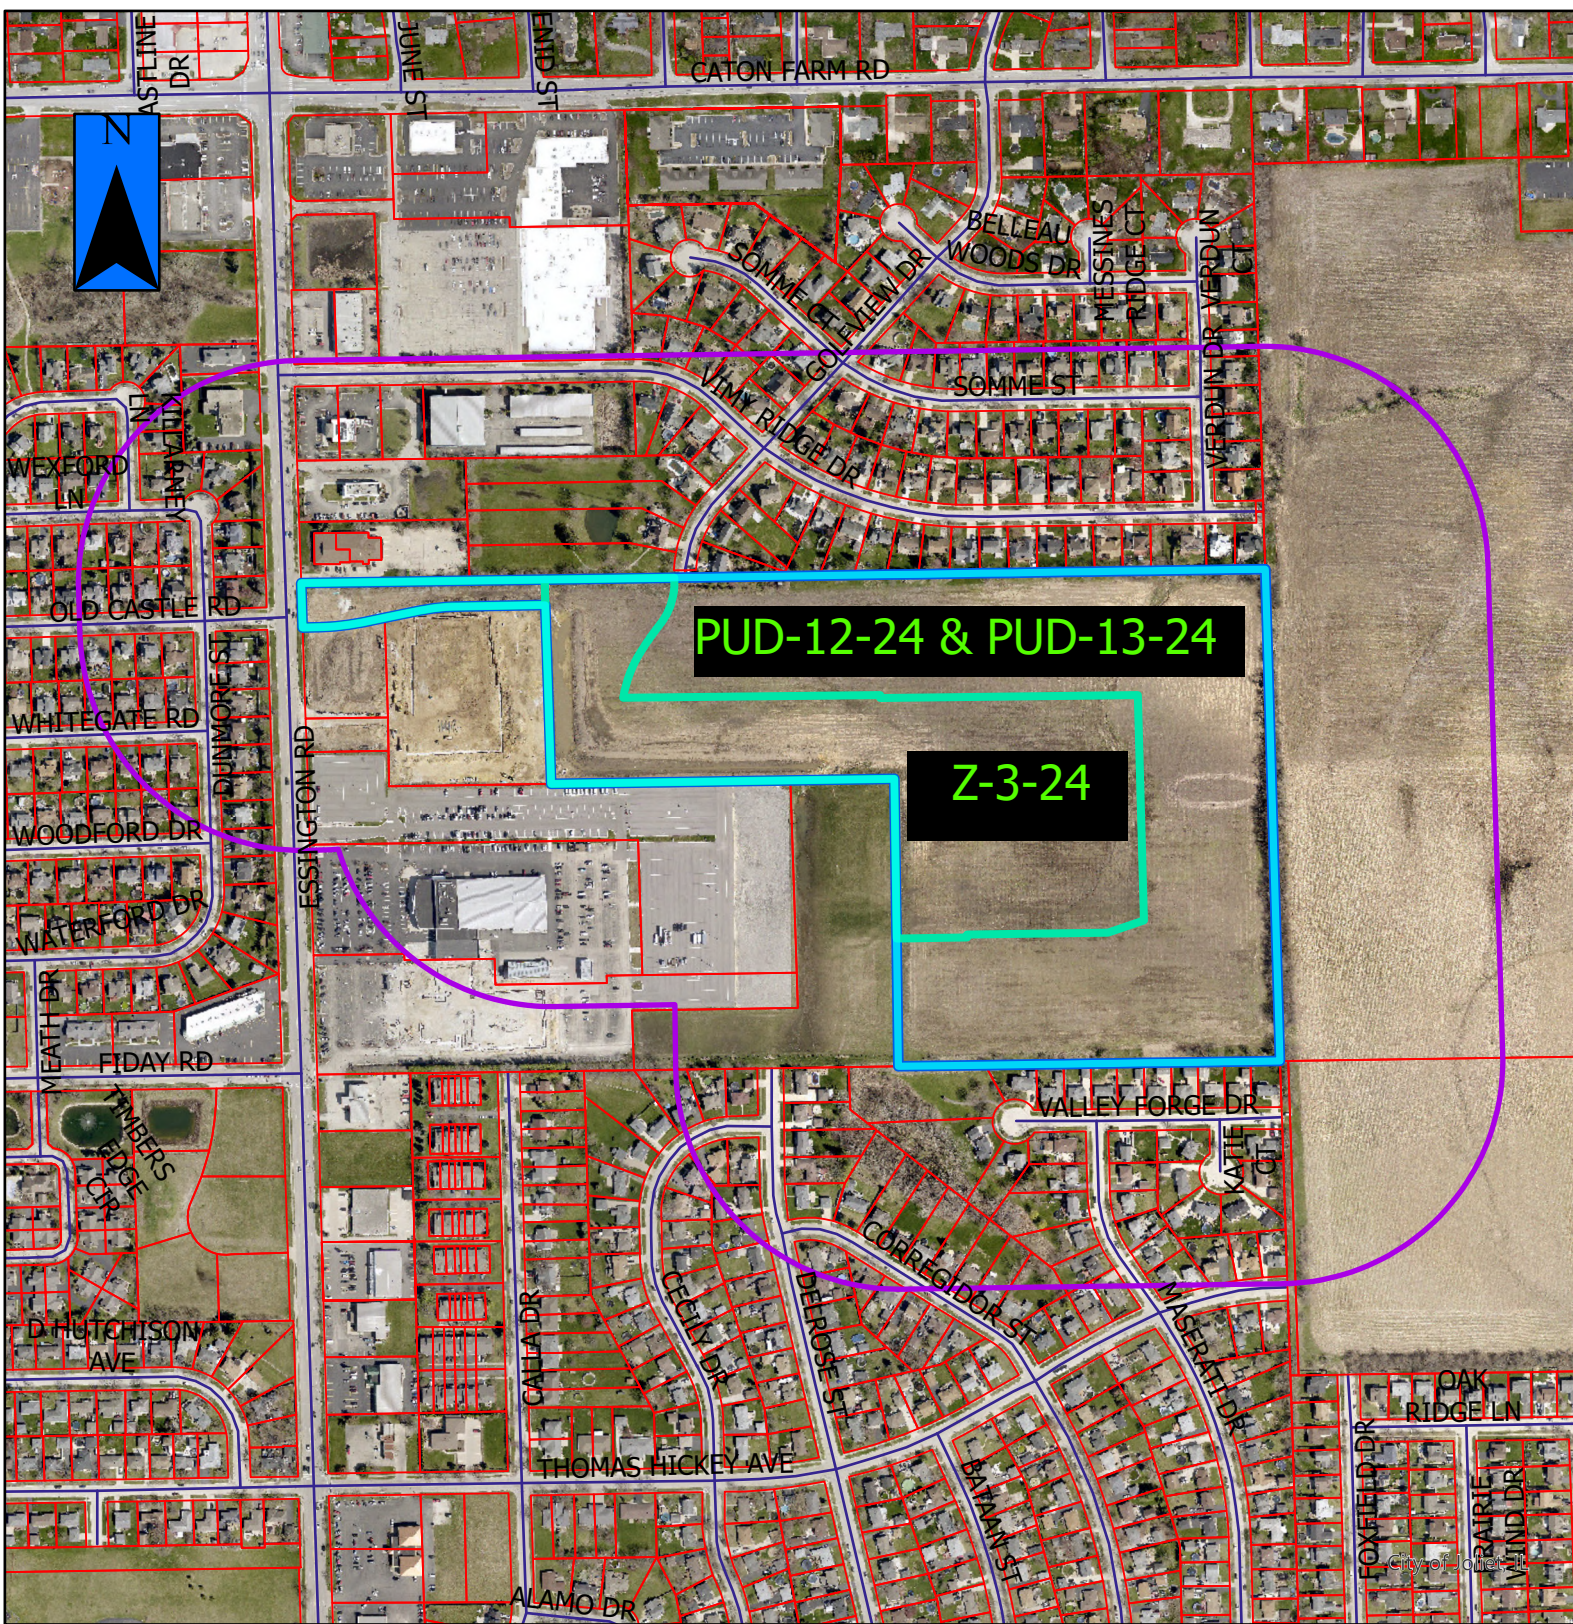

PUD-12-24 & PUD-13-24 & Z-3-24

- = Zoning Area in Question
- = Property in Question
- = 600' Public Notification Boundary

Legend		
	B-1	
	B-2	
	B-3	
	I-1	
	I-2	
	I-T	
	I-TA	
	I-TB	
	I-TC	
	R-1	
	R-1A	
	R-1B	
	R-2	
	R-2A	
	R-3	
	R-4	
	R-5	
	R-B	

PUD-12-24a & PUD-13-24a & Z-3-24a

- = Zoning Area in Question
- = Property in Question / Propiedad en cuestión
- = 600' Public Notification Boundary / Límite de notificación pública de 600 ft (180 m)