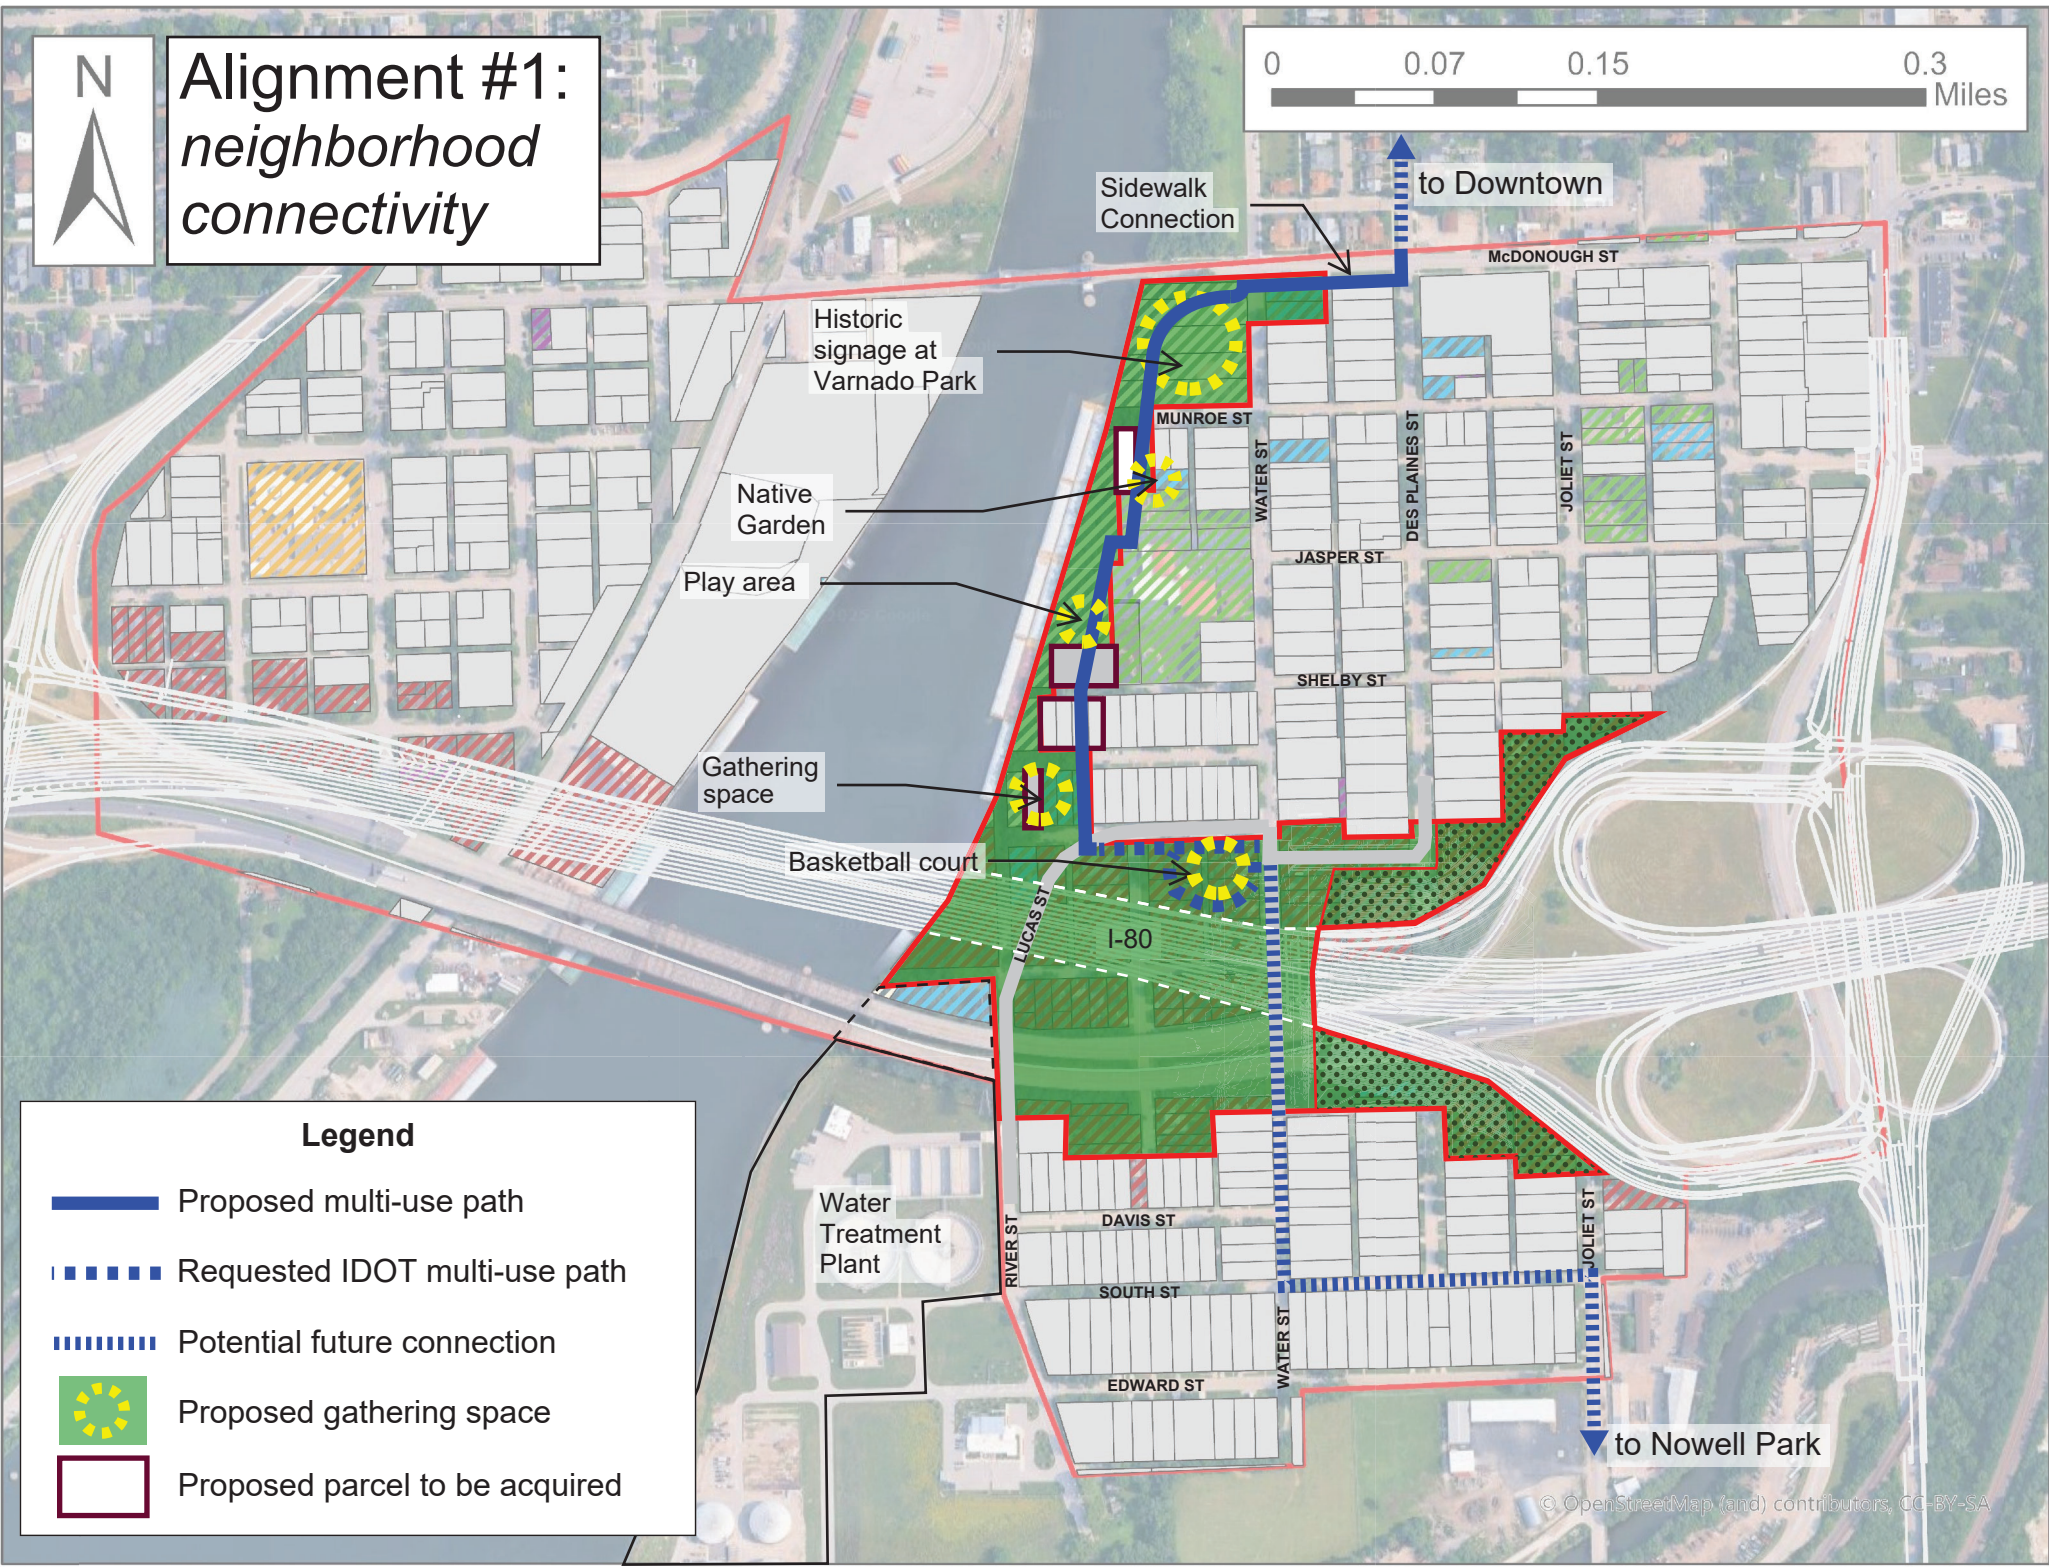

# Alignment #1: *neighborhood connectivity*

- Historic signage at Varnado Park
- Native Garden
- Play area
- Gathering space
- Basketball court

Sidewalk Connection  
to Downtown

McDONOUGH ST

MUNROE ST

WATER ST

DES PLAINES ST

JOLIET ST

JASPER ST

SHELBY ST

LUCAS ST

I-80

RIVER ST

DAVIS ST

SOUTH ST

EDWARD ST

JOLIET ST

to Nowell Park

**Legend**

- Proposed multi-use path
- Requested IDOT multi-use path
- Potential future connection
- Proposed gathering space
- Proposed parcel to be acquired